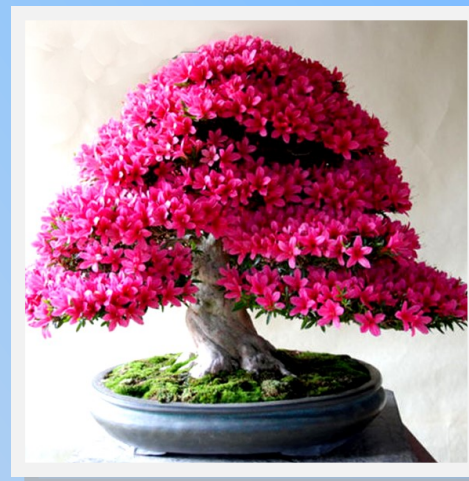

Japanese Auto **MATSURI**

10AM SUNDAY 10TH JUNE 2018

EXHIBITION OF
JAPANESE CARS &
BIKES, CULTURAL
DISPLAYS, FOOD AND
ENTERTAINMENT.

Proceeds in
support of the
Museum of Power
& Rainbow Trust

Adult £6, Concs £5, Child 5-15 £2, Under 5s FREE