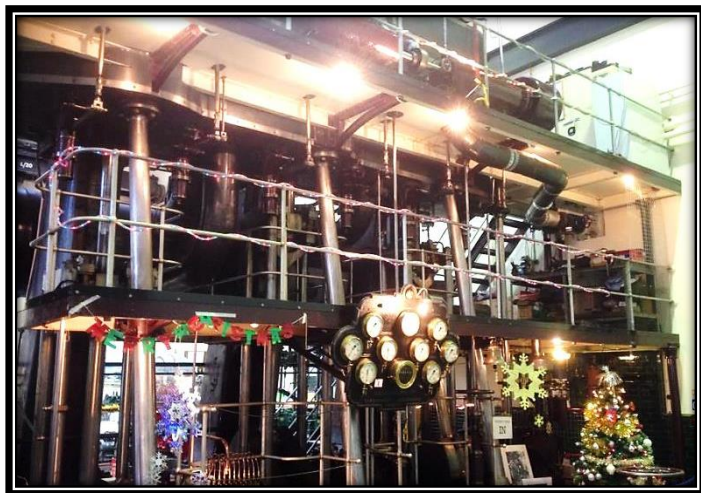

# New Year's Day Crank Up & Book Fair

**Monday 1<sup>st</sup> January 10am – 4pm**

**Museum of Power, Hatfield Road,  
Langford, Maldon, Essex CM9 6QA**

**Adults £6.00, Concessions £5.00,  
Children aged 5–15 £2.00, under 5's Free**

**Come and  
join us at  
the  
Museum of  
Power  
in Langford  
to Crank Up  
the New  
Year!**

**See Our Power  
Machines and  
1920's Belt  
Driven  
Workshop in  
Action!**

\*\*\*

**See 'Marshall'  
the Largest  
Steam Engine  
in Essex at  
Work**